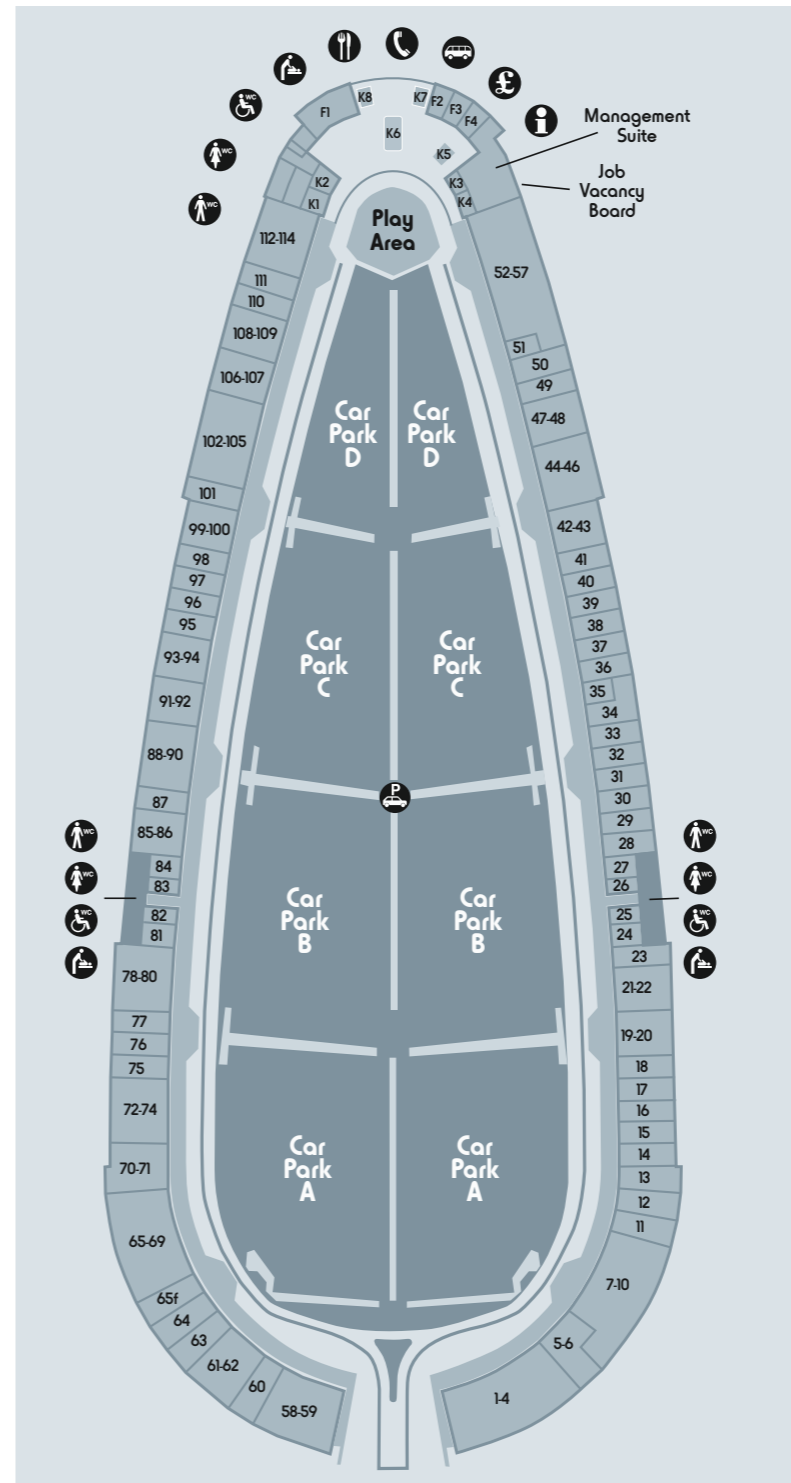

sports and outdoor	
adidas	78-80
Cotton Traders	101
Donnay	112-114
Henri Lloyd	110
Lacoste	109
Mountain Warehouse	96
Musto	108
Nike Factory Store	65-69
Reebok	102-105
Ripcurl	111
Trespass	106-107
Tog 24	98
children	
Clarks Factory Outlet	44-46
Gap Outlet	1-4
Mexx	42-43
Next Clearance	52-57
Polo Ralph Lauren	58-59
Tog 24	98

footwear, luggage and accessories	
Antler	95
Clarks Factory Outlet	44-46
Ecco	34
Famous Footwear	91-92
Kathy Van Zeeland	83
Kipling	82
Kurt Geiger	14
Next Clearance	52-57
Samsonite Company Stores	11
Skechers	93-94
Sole Trader	99-100
Staccato	39
Sunglass Time	K3
Tula	29
jewellery and beauty	
Chapelle Jewellery	51
Claire's Outlet	81
Goldsmith's	31
Perfume Point	25
Revlon	26

1. **Customer Information**
2. Transport & Accommodation
   - Gift Cards
   - Lost Property
   - Wheelchair Hire
   - Kids Cabs
   - First Aid Point

food, drinks and confectionery	
Baskin Robbins	K1
Boulangerie	F3
Caffè Nero	64
Harry Ramsden's	F4
McDonald's	F1
Millie's Cookies	K2
Pasty Presto	28
Spud U Like	F2

- Mens toilets
- Ladies toilets
- Disabled toilets
- Baby changing facilities
- Customer Information
- Cash machines
- Car Park
- Public telephones
- Drop off point
- Food Court

For store details please call
01233 895 900

More information
can be found at
ashforddesigneroutlet.com